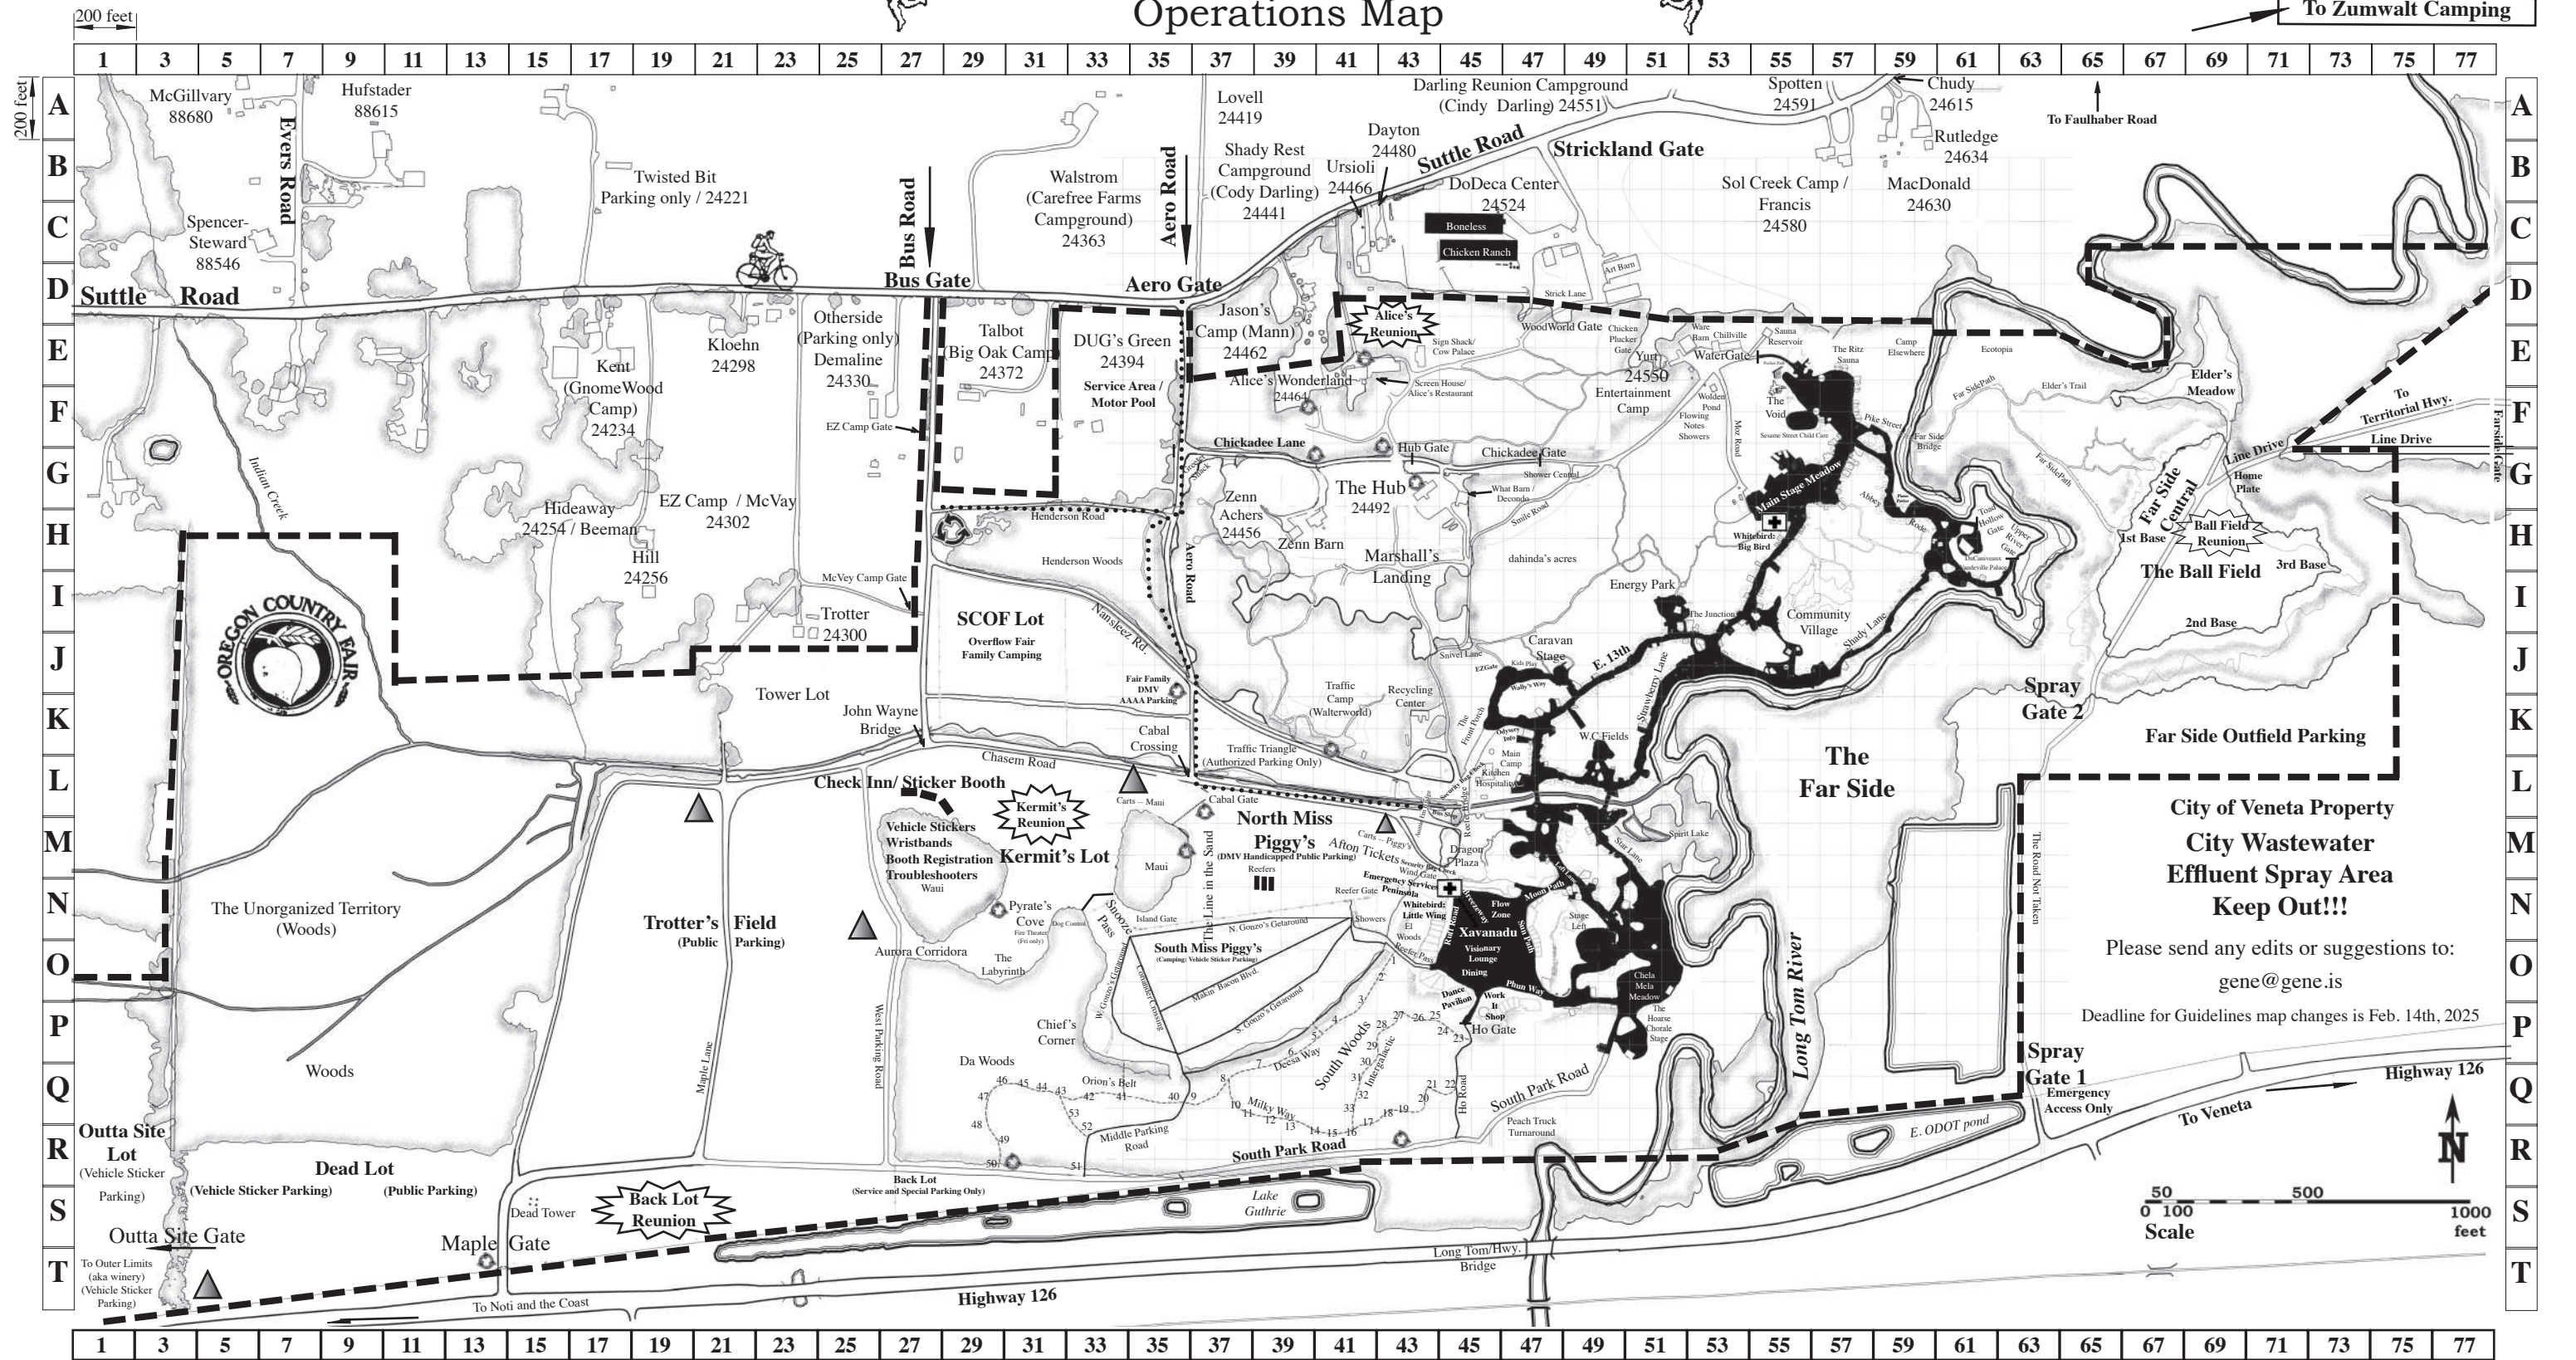

2024 Oregon Country Fair Operations Map

To Zumwalt Camping

Legend

- Festive Restive/Shuttle Stops
Schedule to be available in early July
- Reunion Areas (may be used in the event of an emergency)
- OCF Property
- Pedestrian access path from Suttle Road

Tinkerbell Extensions

INFORMATION BOOTHS

Community Village	39
Circus	32
(Little) Dragon	30
Main Stage	35
Odyssey	31
Shady Grove	33
Upper River Loop	34
Xavanadu	36

SECURITY

Internal Security @ Lighthouse	10
Internal Security @ Hub Gate	16
Internal Security @ Watergate	14
Lot Crew @Maui Base	15
External Security @ Dragon	11
External @ Aero/Chickadee	17

OTHER KEY NUMBERS

Fair Central @ Loft	0
Whitebird @ Big Bird	90 or 92
Whitebird @ Little Bird	93 or 94
BUMs @ BURT	24
Child Care @Sesame	60
Far Side Central	58
Fire @ Camp	80
QM @ Box	20
Troubleshooters @ Sticker Booth	78