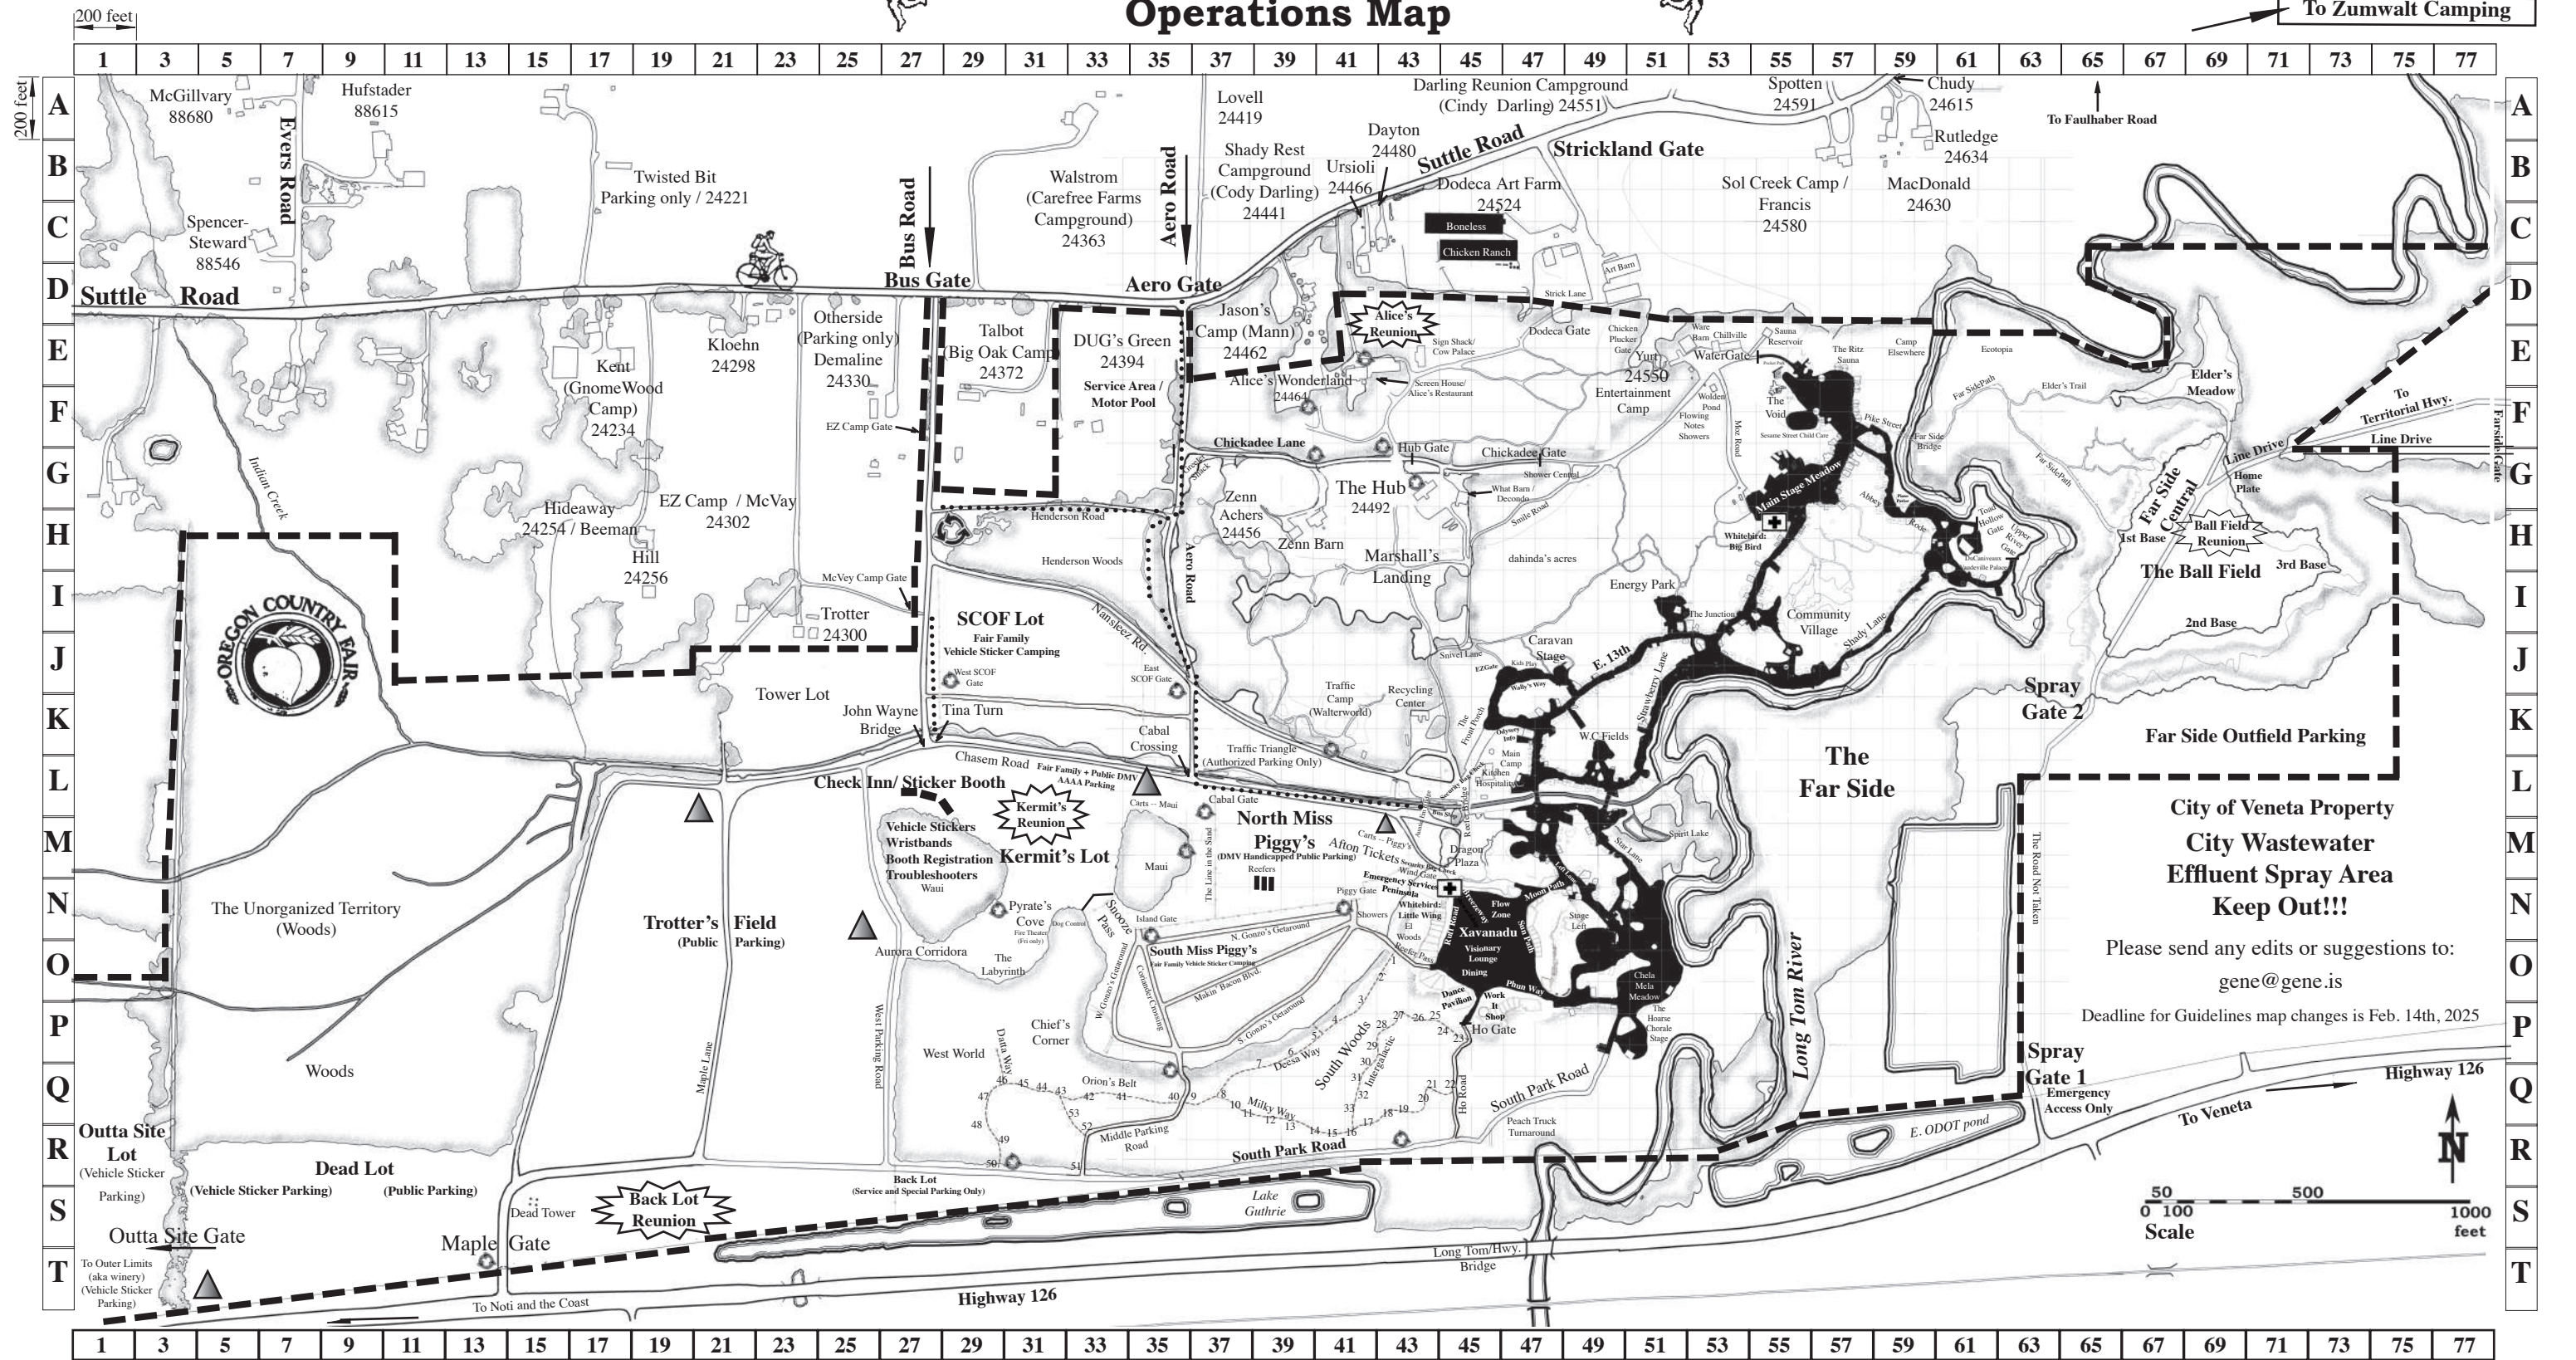

2024 Oregon Country Fair Operations Map

To Zumwalt Camping

Legend

- Festive Restive/Shuttle Stops
Schedule to be available in early July
- Reunion Areas (may be used in the event of an emergency)
- OCF Property
- Pedestrian access path from Suttle Road

Tinkerbell Extensions

INFORMATION BOOTHS

Community Village	39
Circus	32
(Little) Dragon	30
Main Stage	35
Odyssey	31
Shady Grove	33
Upper River Loop	34
Xavanadu	36

SECURITY

Internal Security @ Lighthouse	10
Internal Security @ Hub Gate	16
Internal Security @ Watergate	14
Lot Crew @Maui Base	15
External Security @ Dragon	11
External @ Aero/Chickadee	17

OTHER KEY NUMBERS

Fair Central @ Loft	0
Whitebird @ Big Bird	90 or 92
Whitebird @ Little Bird	93 or 94
BUMs @ BURT	24
Child Care @Sesame	60
Far Side Central	58
Fire @ Camp	80
QM @ Box	20
Troubleshooters @ Sticker Booth	78

Please send any edits or suggestions to:
gene@gene.is
Deadline for Guidelines map changes is Feb. 14th, 2025