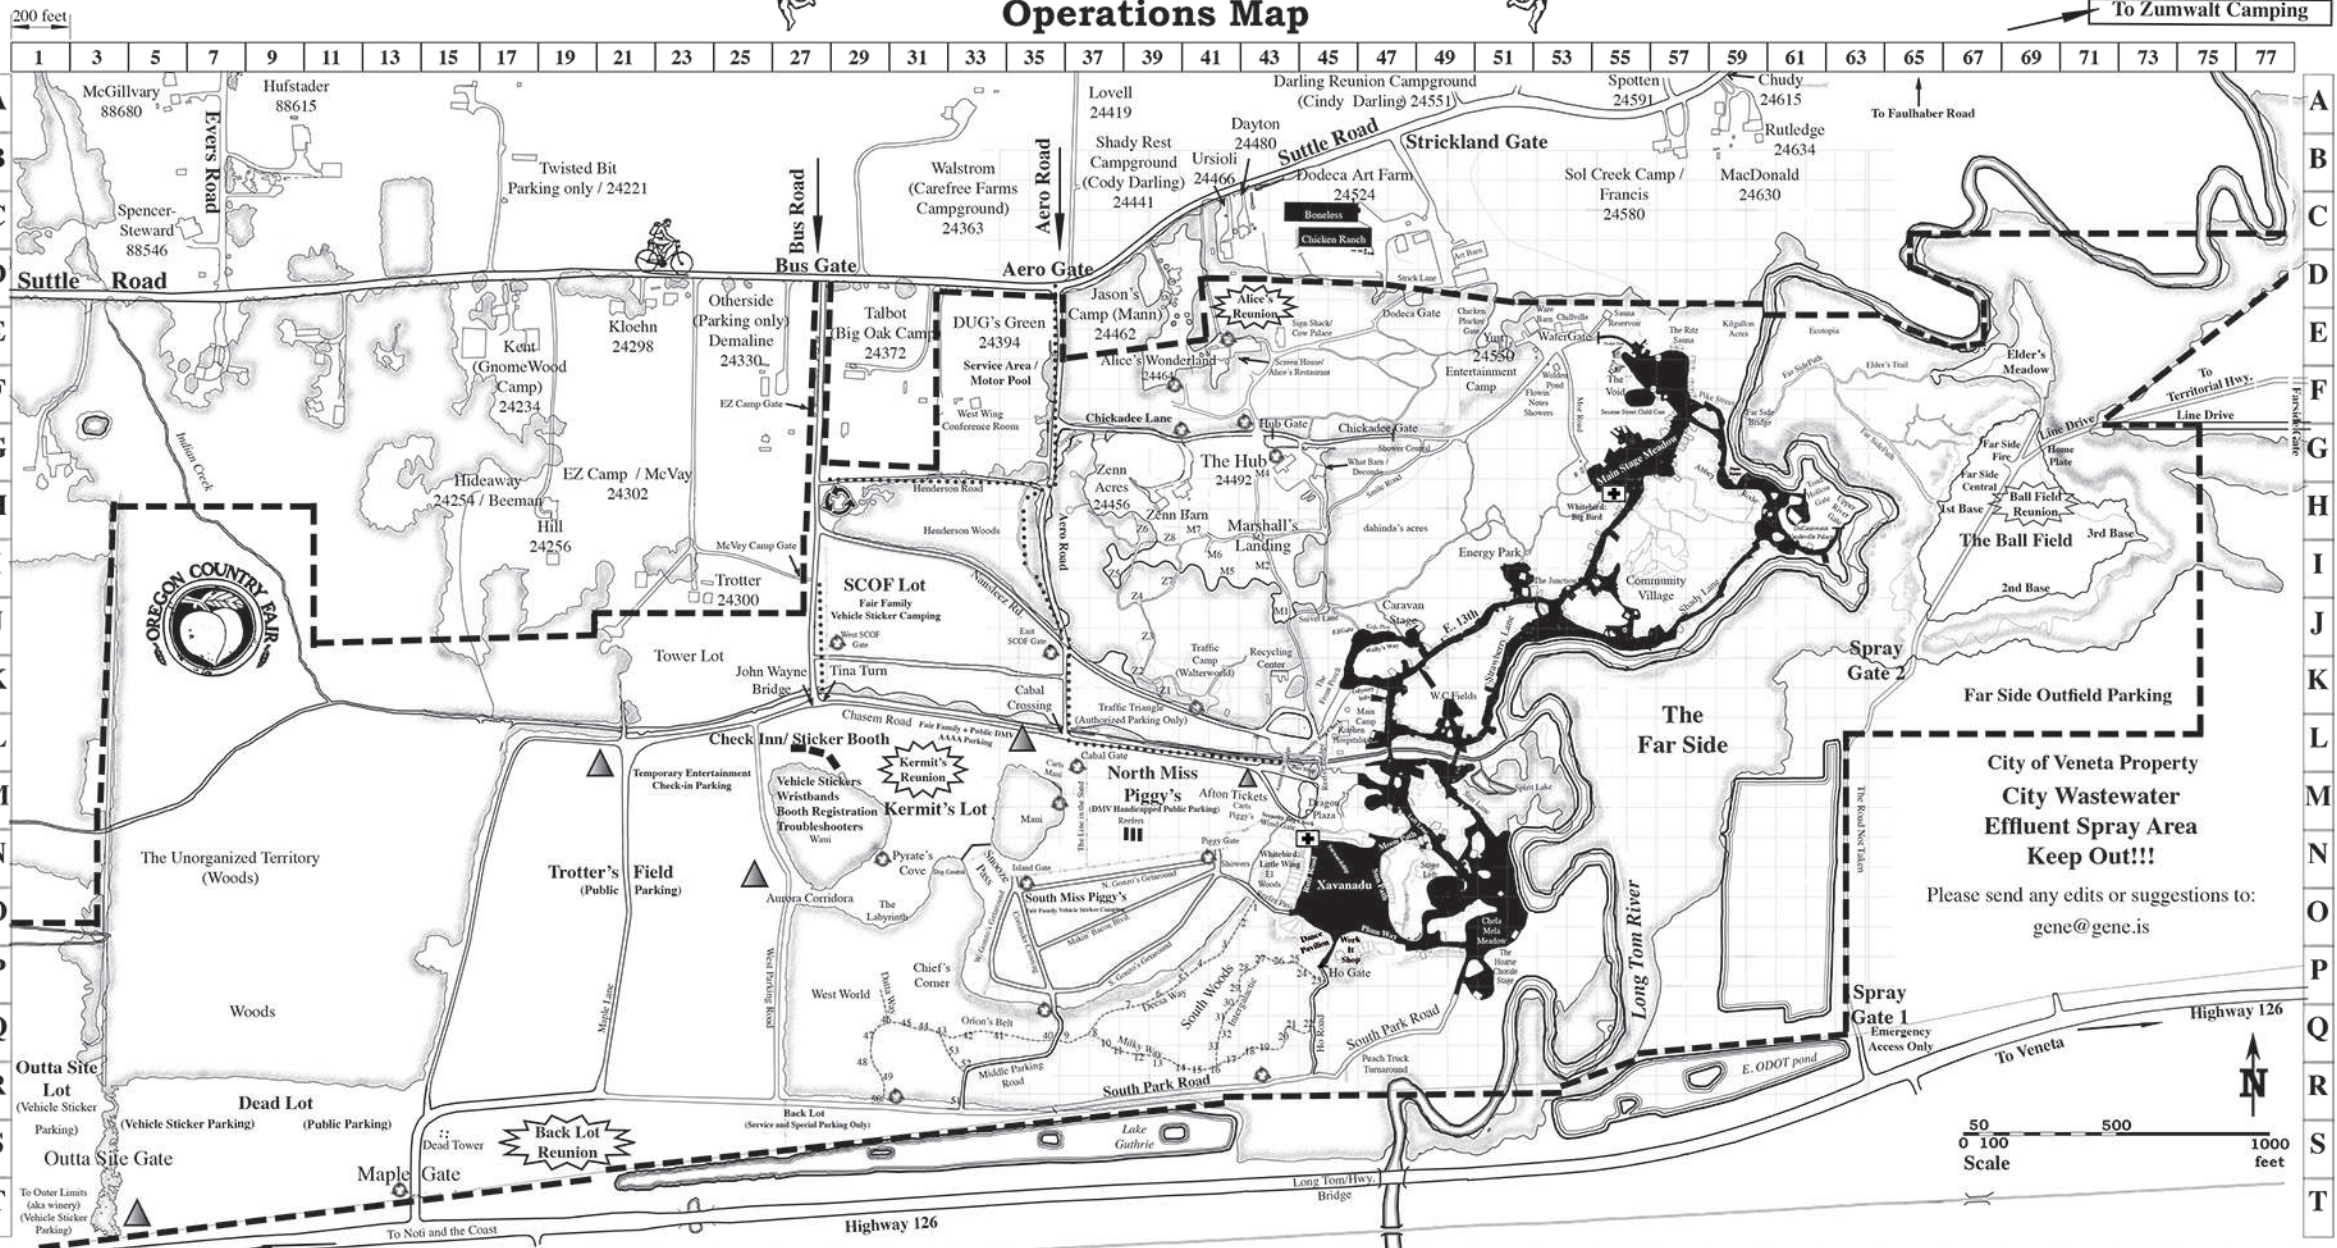

# 2026 Oregon Country Fair Operations Map

To Zumwalt Camping

**City of Veneta Property  
City Wastewater  
Effluent Spray Area  
Keep Out!!!**

Please send any edits or suggestions to:  
[gene@gene.is](mailto:gene@gene.is)