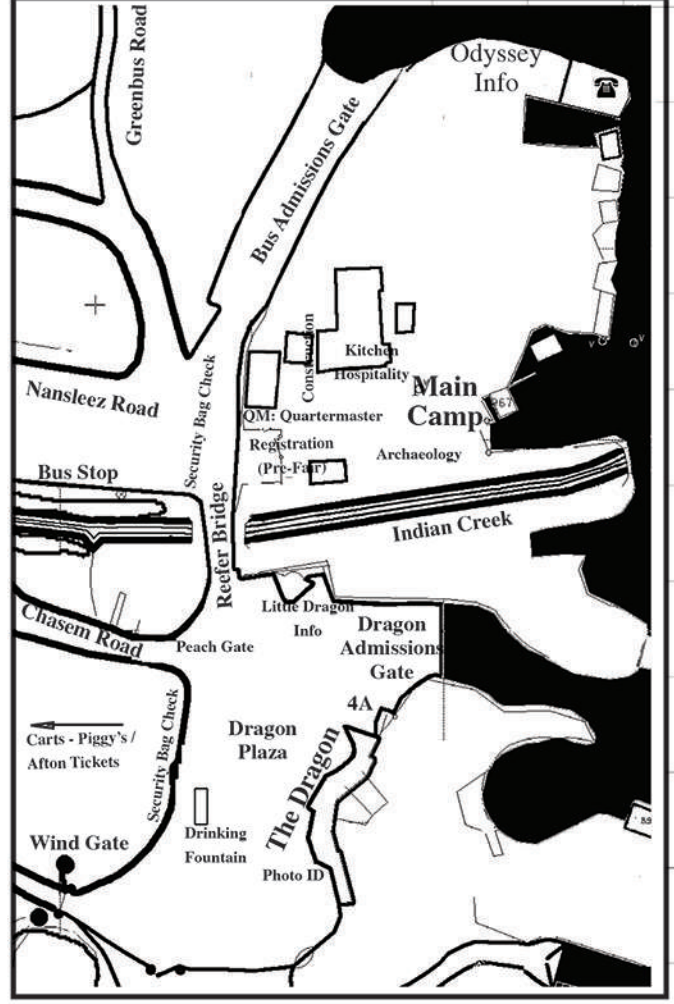

Main Entrance Detail Map @ 200% scale

Legend

- ? Information
- ⊕ First Aid
- 🚰 Drinking Water
- 🚻 Toilets
- 🚿 Showers
- ♻️ Recycling Kiosks

INFORMATION BOOTHS

Community Village	39
Circus	32
(Little) Dragon	30
Main Stage	35
Odyssey	31
Shady Grove	33
Upper River Loop	34
Xavanadu	36

Tinkerbell Extensions

SECURITY	
Internal Security @ Lighthouse	10
Internal Security @ Hub Gate	16
Internal Security @ Watergate	14
Lot Crew @ Maui Base	15
External Security @ Dragon	11
External @ Aero/Chickadee	17

OTHER KEY NUMBERS

Fair Central @ Loft	0
Whitebird @ Big Bird	90 or 92
Whitebird @ Little Bird	93 or 94
BUMs @ BURT	24
Child Care @ Sesame	60
Far Side Central	58
Fire @ Camp	80
QM @ Box	20
Troubleshooters @ Sticker Booth 78	