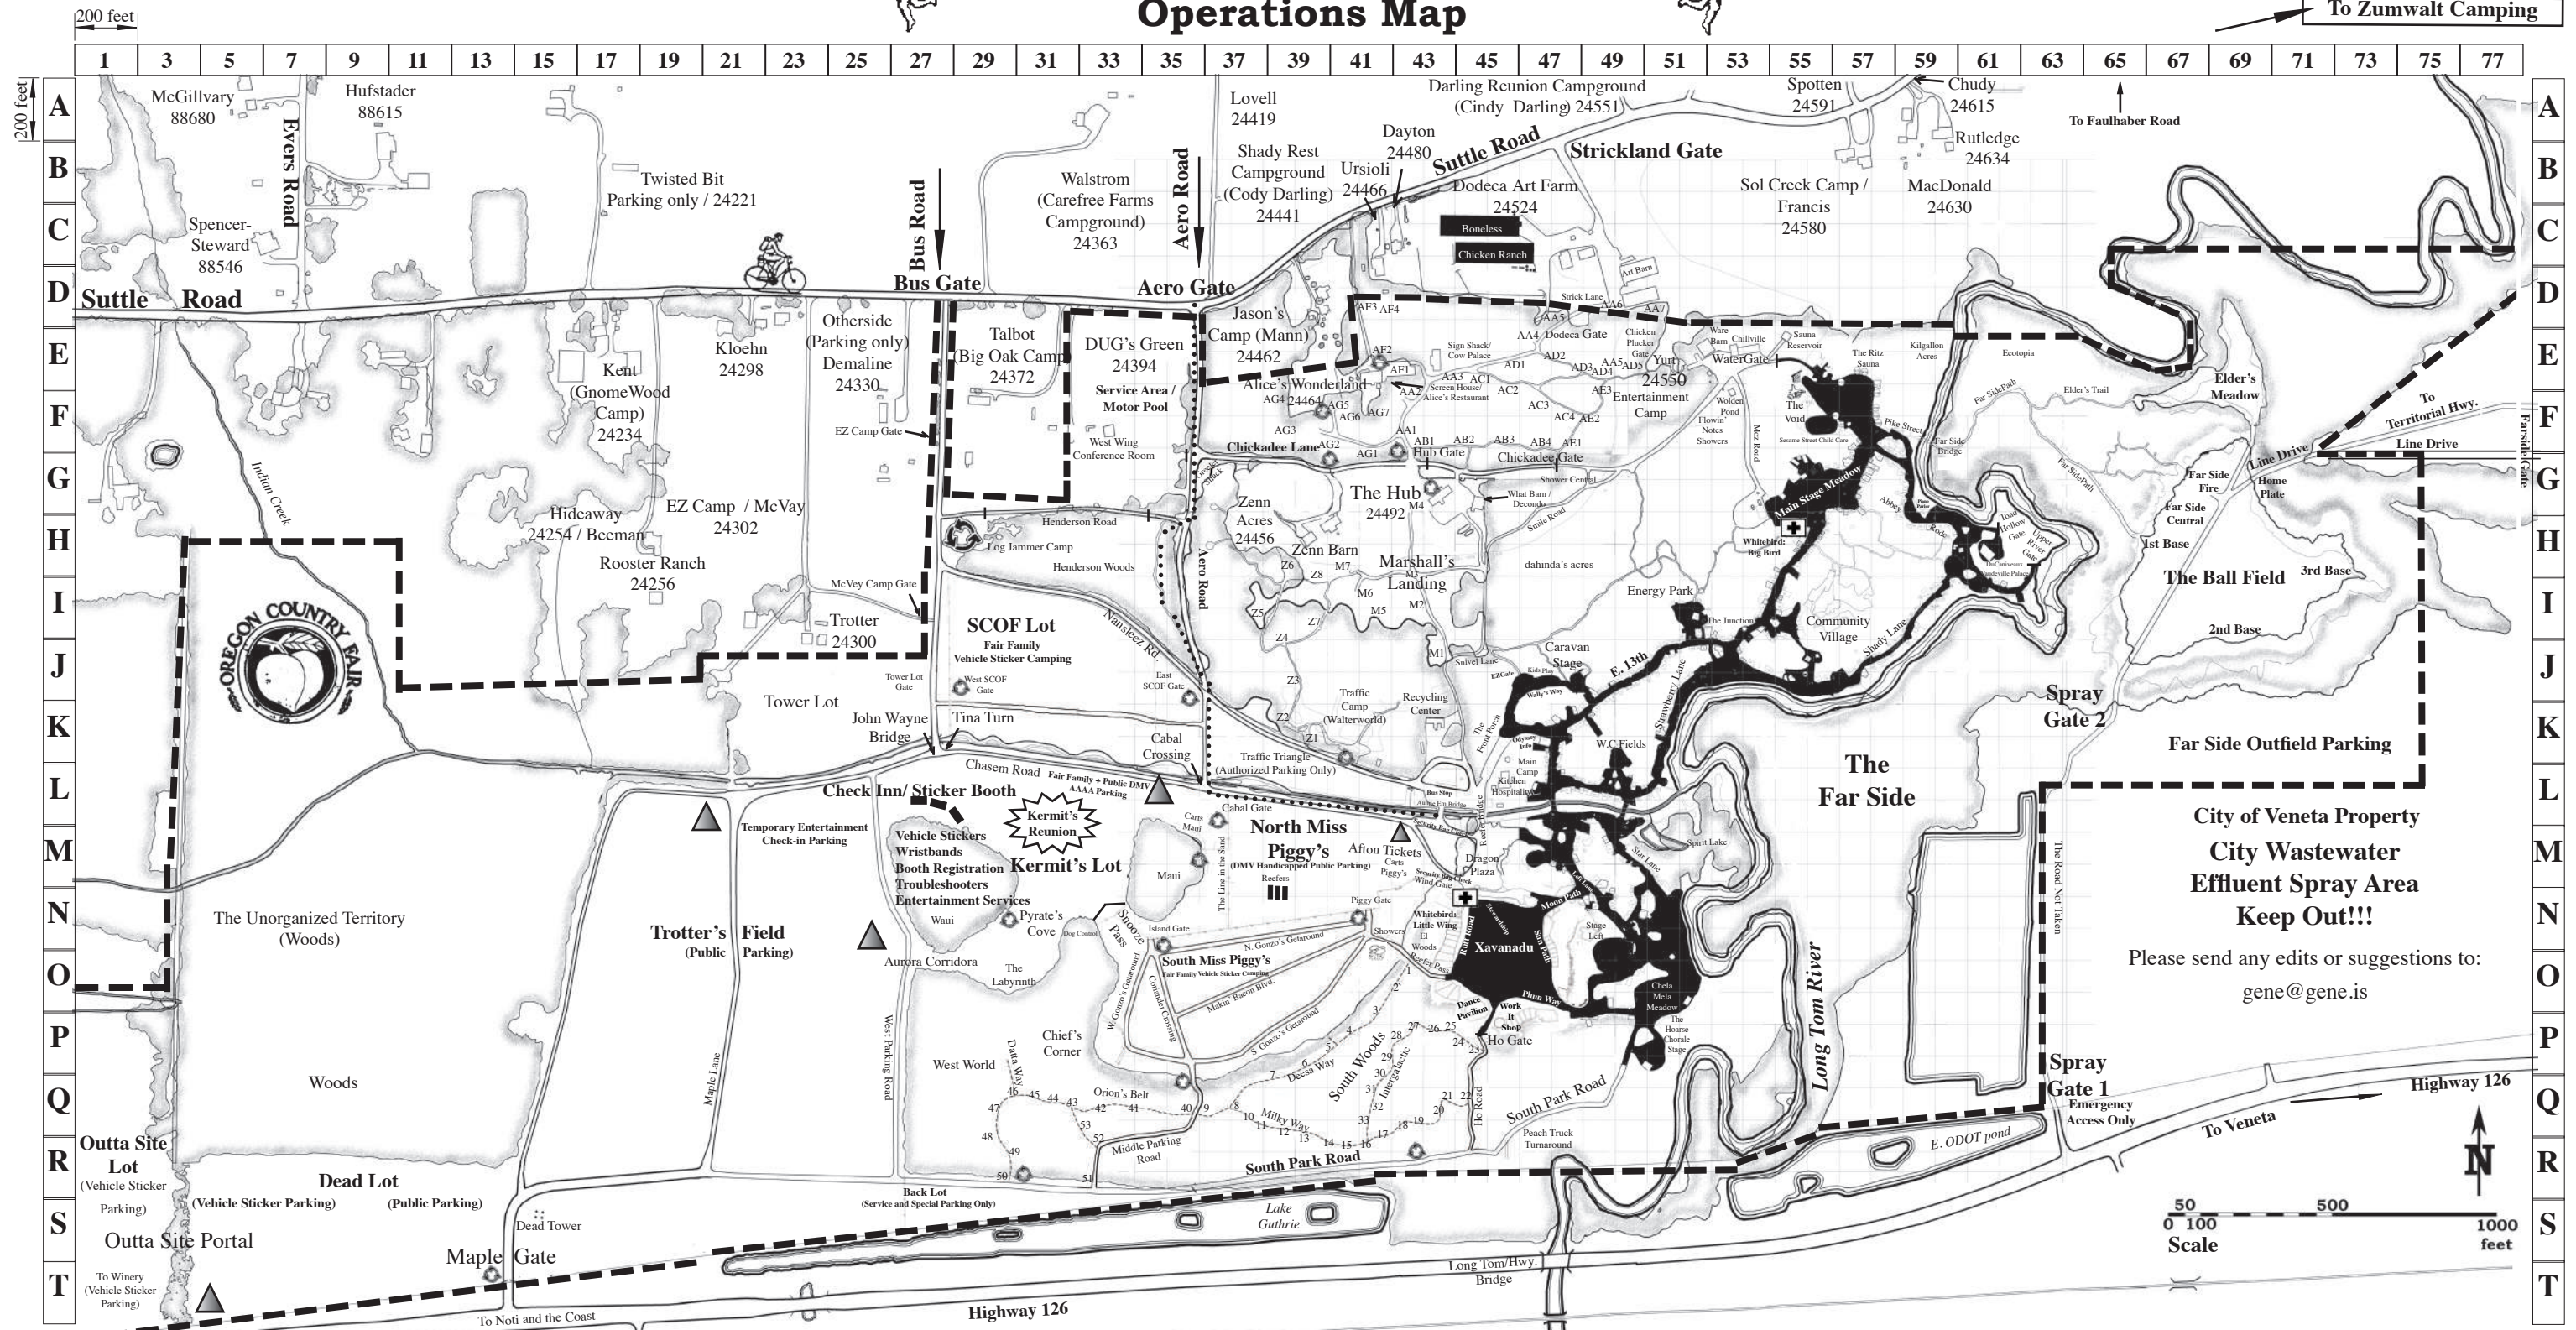

2026 Oregon Country Fair Operations Map

To Zumwalt Camping

- Legend**
- Festive Restive/Shuttle Stops
Schedule to be available in early July
 - Reunion Areas (may be used in the event of an emergency)
 - OCF Property
 - Pedestrian access path from Suttle Road